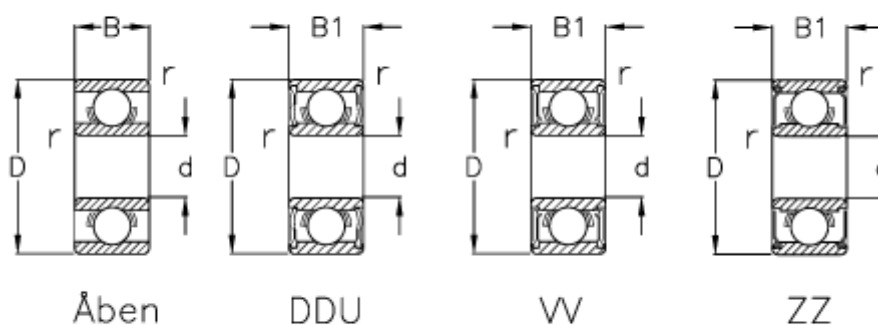

Data Sheet

Article number: 570407007002

Description: NSK Bearing 627 Open
d=7 D=22 B=7 pack of 10 pcs

Measures

B	= 7	Max rpm ZZ-WW = 28000
B1	= 7	r min = 0.3
d	= 7	Type = 627
D	= 22	
Load Cor (N)	= 1970	
Load Cr (N)	= 4550	
Max rpm DD	= 22000	
Max rpm open	= 34000	